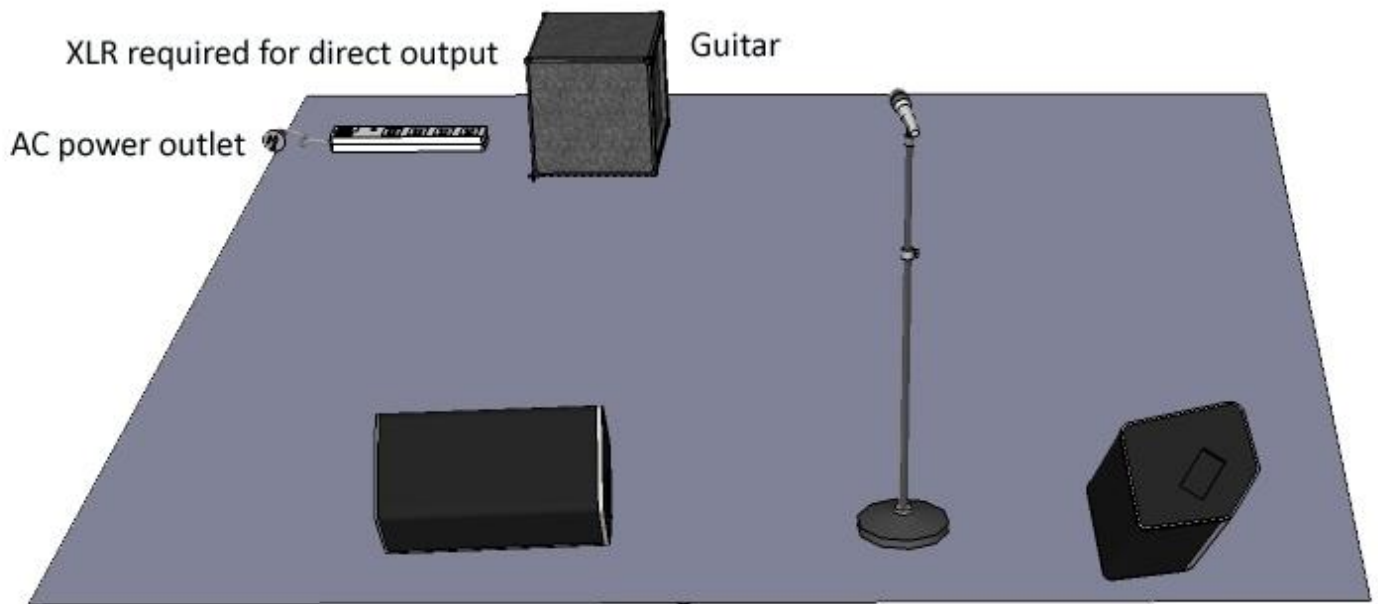

# PRODUCTION STAGE PLOT & INPUT LIST

## JazzNouveau Stage plot - duo

\*Evelyn will supply either a Beta 87a or a Superlux PRO-H7E (phantom power required)  
Please provide a straight microphone stand with a round base.

	Source	Device	insert	Artist/musician
1	Electric Gtr	XLR out		Joseph Calderazzo
2	Main vocal	Shure Beta 58 cabled*	Comp	Evelyn Duprai
3	Spare	Shure Beta 58 cabled	Comp	
4				
5				
6				
7				
8	Talk to stage	Switched mic		